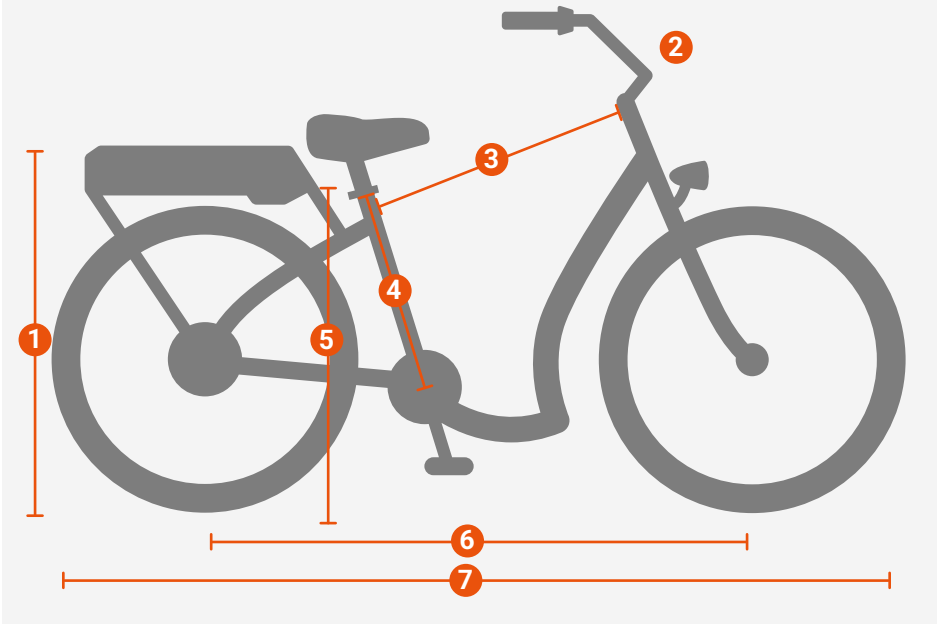

Weights

Bike 24" 54.2lb / 24.6kg | 26" 56.4lb / 25.7kg (w/o Battery)

Primary Battery 10.5Ah: 9.7lb / 4.4kg

Included Accessories

Fenders Front & Rear Fenders

**Specifications subject to change. All bicycle weights do not include a battery. Due to manufacturing tolerances of the individual components the overall bike weight may vary +/- 5%.*

Try one free! Find a dealer at pedego.com

DIMENSIONS

Boomerang Core 24"

BIKE DIMENSIONS GUIDE

- 1 REAR HEIGHT
29.5" (749mm)
- 2 HANDLEBAR WIDTH
26" (660mm)
- 3 SEAT TUBE TO HEADSET
19.5" (495mm)
- 4 SEAT CLAMP TO CRANK
13.5" (343mm)
- 5 SEAT CLAMP TO GROUND
24.5" (622mm)
- 6 AXLE TO AXLE
43.5" (1105mm)
- 7 END TO END
68.5" (1740mm)