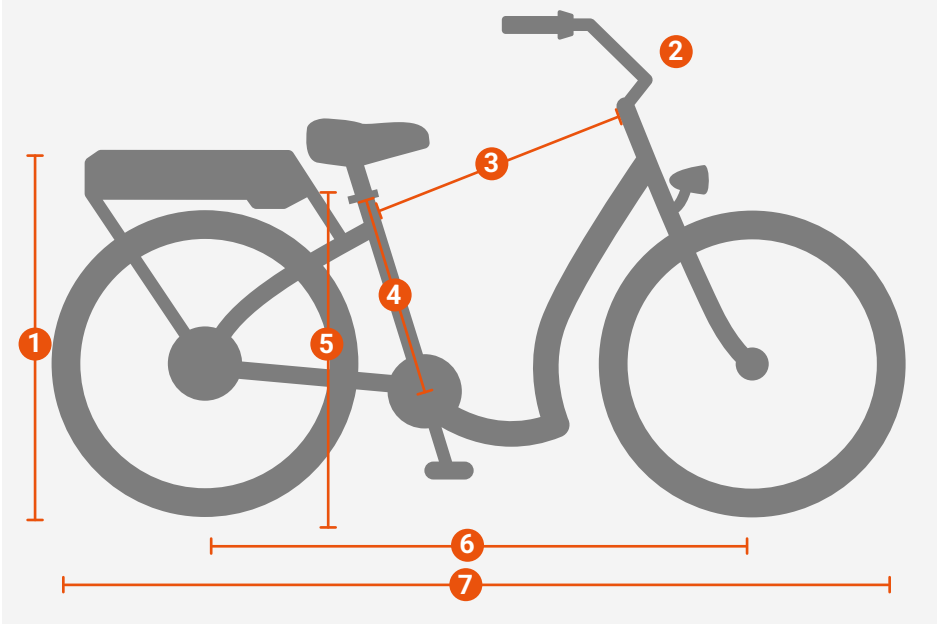

Try one free! Find a dealer at pedego.com

DIMENSIONS

Boomerang Core 24"

BIKE DIMENSIONS GUIDE

- 1 REAR HEIGHT
29.5" (749mm)
- 2 HANDLEBAR WIDTH
26" (660mm)
- 3 SEAT TUBE TO HEADSET
19.5" (495mm)
- 4 SEAT CLAMP TO CRANK
13.5" (343mm)
- 5 SEAT CLAMP TO GROUND
24.5" (622mm)
- 6 AXLE TO AXLE
43.5" (1105mm)
- 7 END TO END
68.5" (1740mm)

Boomerang Core 26"

BIKE DIMENSIONS GUIDE

- 1 REAR HEIGHT
32" (813mm)
- 2 HANDLEBAR WIDTH
26" (660mm)
- 3 SEAT TUBE TO HEADSET
21.5" (546mm)
- 4 SEAT CLAMP TO CRANK
15" (381mm)
- 5 SEAT CLAMP TO GROUND
27" (686mm)
- 6 AXLE TO AXLE
47 (1194mm)
- 7 END TO END
74" (1880mm)